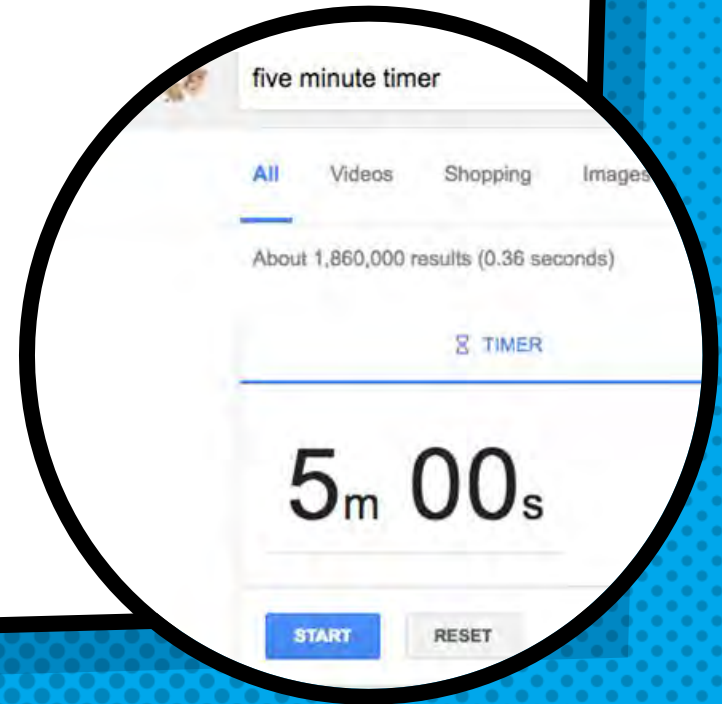

GETTING FAMILIAR

UPLOAD
STUDIO
SHARE

The screenshot shows the Story Spheres interface for a page titled "Area E Conference". At the top, there is a navigation bar with a hamburger menu icon, the text "Story Spheres", and a "SIGN OUT" link. Below this is a teal header with a back arrow and the page title "Area E Conference". A pink rectangular box highlights three tabs: "UPLOAD", "STUDIO", and "SHARE". The "UPLOAD" tab is currently selected and has a yellow underline. Below the tabs, there is a text instruction: "Drag and drop a [Photo Sphere](#) image and audio files onto the page or click the upload button below." Underneath this text is a teal button labeled "UPLOAD FILES". To the right of the text, there is a large, light gray rectangular area, likely a placeholder for a photo sphere, with a yellow button containing a right-pointing arrow. At the bottom, there is a "Note:" section with the following text: "Each Story Sphere can be a maximum of 11mb. Audio must be uploaded in .mp3 format. Images must be .jpeg format at a ratio of 2:1. Ideal image resolution is 4000x2000 pixels."

RANDOMNESS

LOST A TAB??

- × Right click on the tab men at the top and click on “Recenty closed tab” to reopen.

NEED A TIMER?

Type the number of minutes you need into the Google search bar to come up with an instant timer