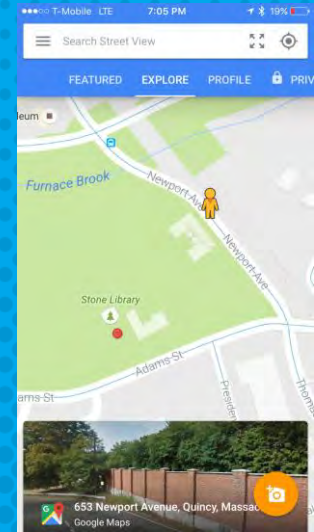

YOU CAN TAKE A PHOTOSPHERE

Download the
Google Street View App

FREE

Download on [iOS](#) or [Android](#)

Buy a
Ricoh Theta Digital
Camera

NOT FREE

- Welcome Screen
- Make sure you are logged into your preferred Google account

Locate the Menu Bar

- Collections
- Explore - Search any location!
- Profile - 360° pictures you published to Google Maps
- Private - unpublished 360° pictures you have taken
- "📷" Symbol - Take a pic!

- Press "Camera" to start taking a 360° picture!

Make sure you are signed into your Google Account.

Select a location you would like to search for in the search bar

- Click red dots to zoom in
- Scroll down to see top 50 results
- Pick your favorite to view !

YOU CAN VIEW YOUR IMAGE IN GOOGLE CARDBOARD

Venice Beach 360°
Photo Sphere

Venice Beach 360°
Photo Sphere in
Cardboard view !

Once you are viewing a 360° picture, you'll have the option to view it in Google Cardboard