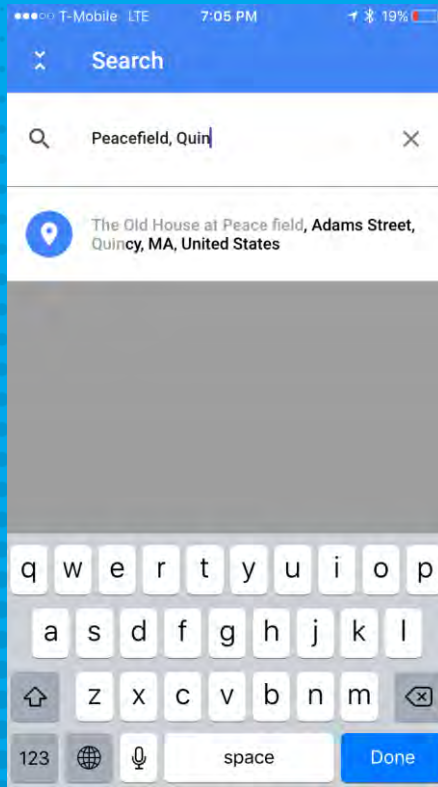

YOU CAN TAKE A PHOTOSPHERE

Download the
Google Street View App

FREE

Download on [iOS](#) or [Android](#)

Buy a
Ricoh Theta Digital
Camera

NOT FREE

- Welcome Screen
- Make sure you are logged into your preferred Google account

Locate the Menu Bar

- Collections
- Explore - Search any location!
- Profile - 360° pictures you published to Google Maps
- Private - unpublished 360° pictures you have taken
- "📷" Symbol - Take a pic!

- Press "Camera" to start taking a 360° picture!

Make sure you are signed into your Google Account.

Select a location you would like to search for in the search bar

- Click red dots to zoom in
- Scroll down to see top 50 results
- Pick your favorite to view !