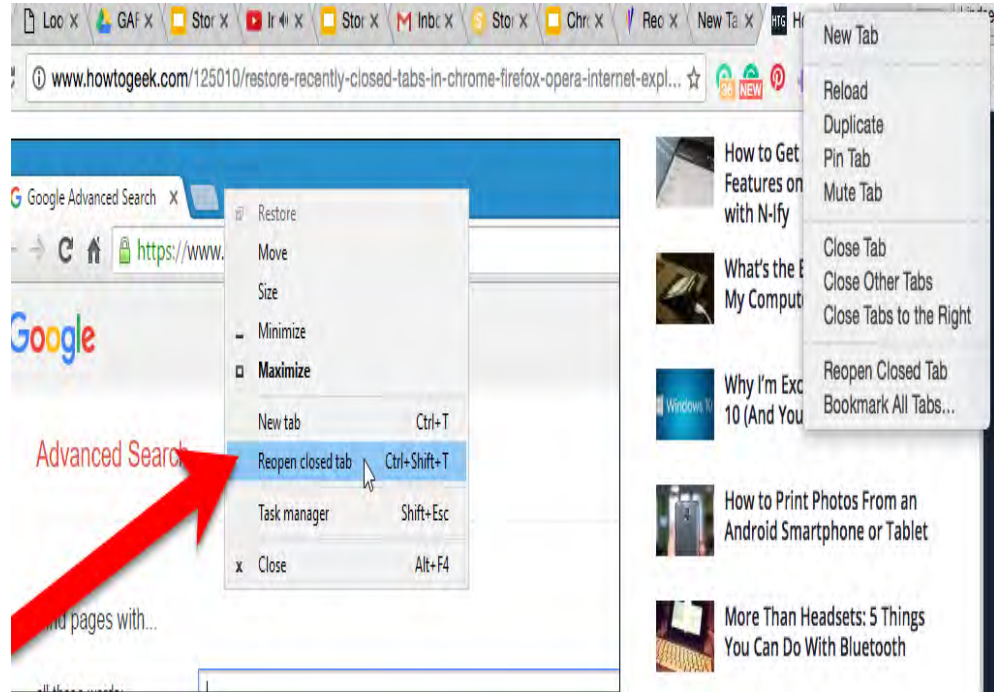

Uploading Your **Theta** Photo Sphere to Story Sphere

- Theta App is connected to your phone
- Search your phone's camera roll for "Ricoh Theta"
- Select a Photo Sphere
- Email it to yourself
- Go to a desktop, open the email, then download the Photo Sphere
- Click & drag it into "Upload" page in Story Sphere

GETTING FAMILIAR

UPLOAD
STUDIO
SHARE

The screenshot shows the Story Spheres interface for a page titled "Area E Conference". At the top, there is a navigation bar with a hamburger menu icon, the text "Story Spheres", and a "SIGN OUT" link. Below this is a teal header with a back arrow and the page title "Area E Conference". A pink rectangular box highlights three tabs: "UPLOAD", "STUDIO", and "SHARE". The "UPLOAD" tab is currently selected and has a yellow underline. Below the tabs, there is a text instruction: "Drag and drop a [Photo Sphere](#) image and audio files onto the page or click the upload button below." Underneath this text is a teal button labeled "UPLOAD FILES". To the right of the text, there is a large, light gray rectangular area, likely a placeholder for a photo sphere, with a yellow button containing a right-pointing arrow. At the bottom, there is a "Note:" section with the following text: "Each Story Sphere can be a maximum of 11mb. Audio must be uploaded in .mp3 format. Images must be .jpeg format at a ratio of 2:1. Ideal image resolution is 4000x2000 pixels."

RANDOMNESS

LOST A TAB??

- × Right click on the tab men at the top and click on “Recenty closed tab” to reopen.

NEED A TIMER?

Type the number of minutes you need into the Google search bar to come up with an instant timer