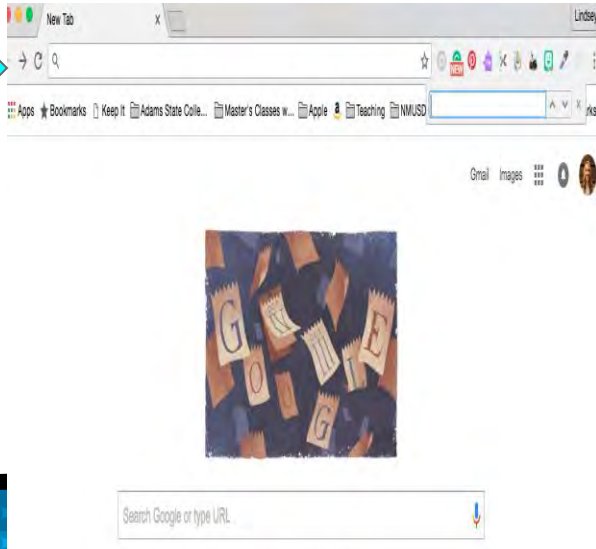

SEARCHES ARE FUN

Type in searches to the search bar