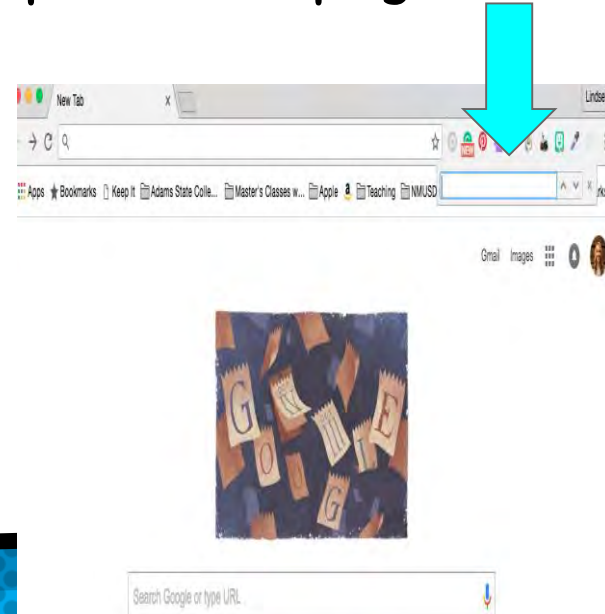

Hit Command and F to search for words on specific webpages